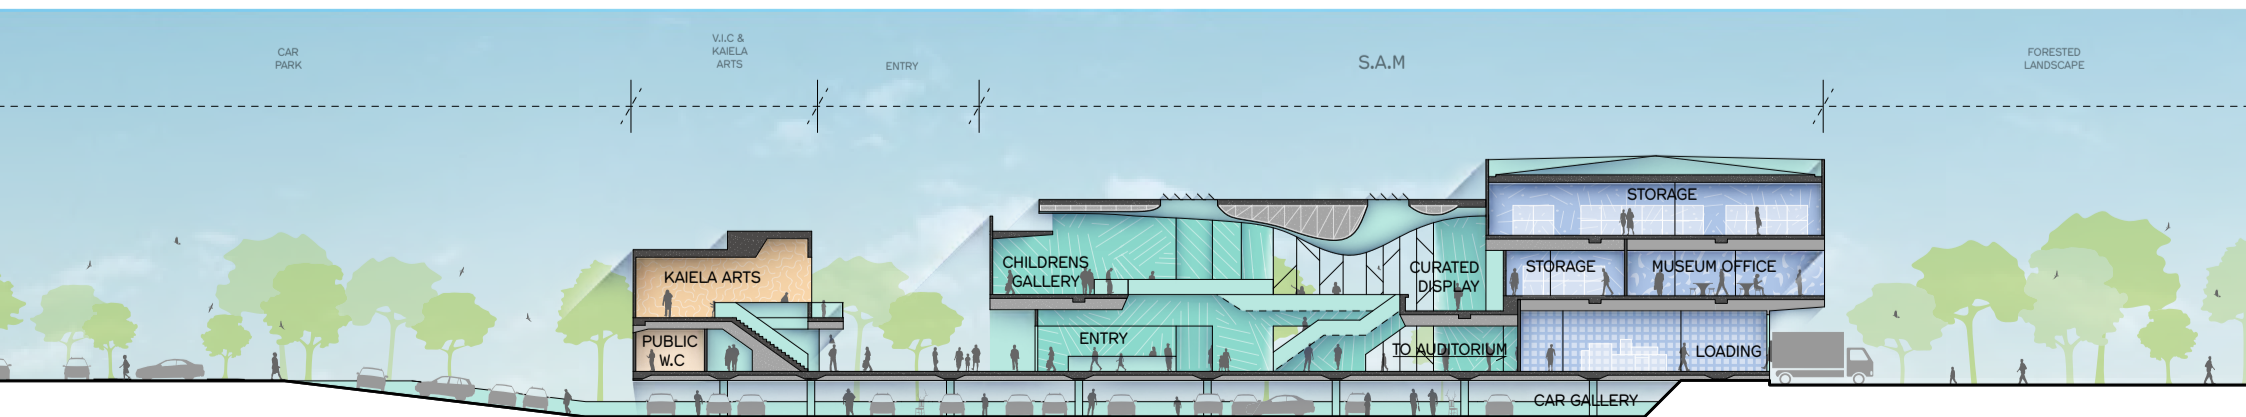

# THE NEW SHEPPARTON ART MUSEUM

Approach North

Carpark Gallery

Approach South

Entry Gallery

Short Section

1 5 10 20

Long Section

1 5 10 20

Ground Floor 1 5 10 20

Concept Diagram

1st Floor 1 5 10 20

Carpark 1 5 10 20