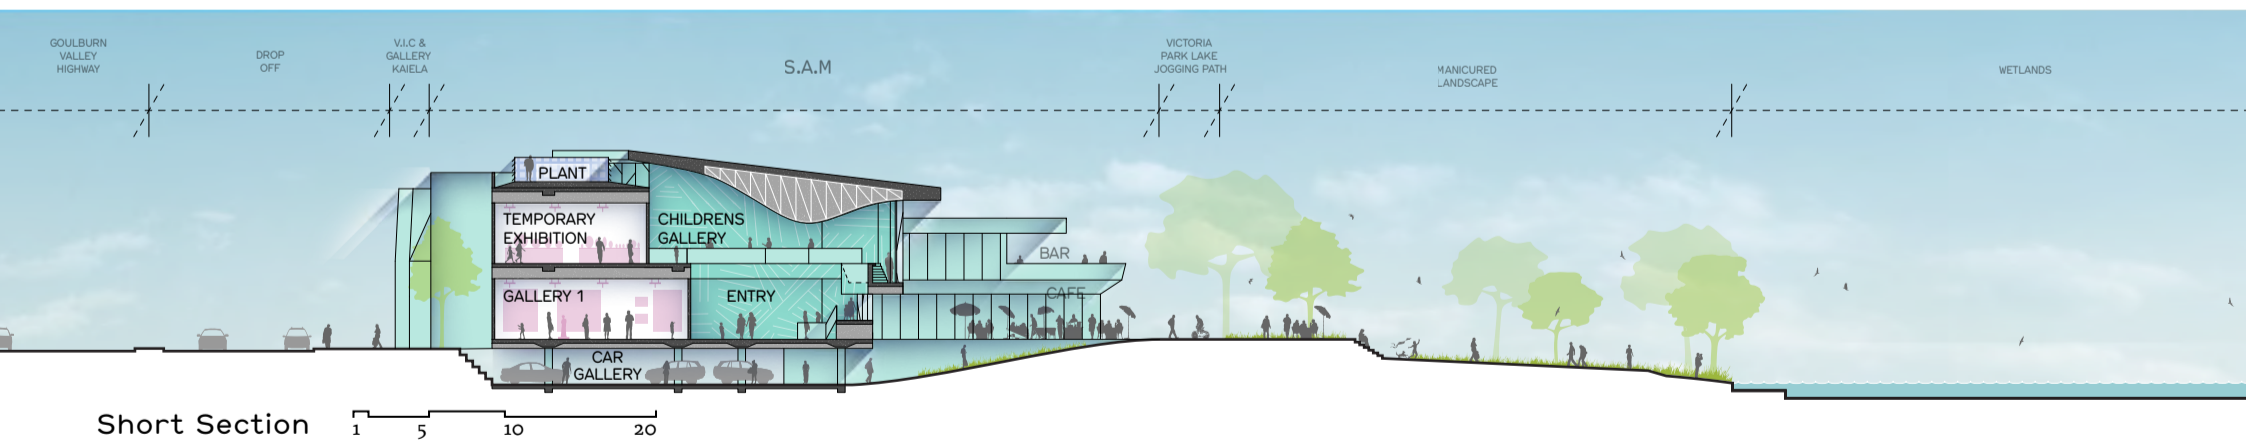

# THE NEW SHEPPARTON ART MUSEUM

Approach North

Carpark Gallery

Approach South

Entry Gallery

Short Section

1 5 10 20

Long Section

1 5 10 20

Ground Floor 1 5 10 20

Concept Diagram

1st Floor 1 5 10 20

Carpark 1 5 10 20