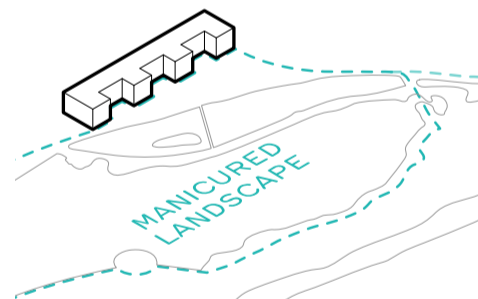

# THE NEW SHEPPARTON ART MUSEUM

Approach North

Carpark Gallery

Approach South

Entry Gallery

Short Section

1 5 10 20

Long Section

1 5 10 20

Ground Floor 1 5 10 20

Concept Diagram

1st Floor 1 5 10 20

Carpark 1 5 10 20