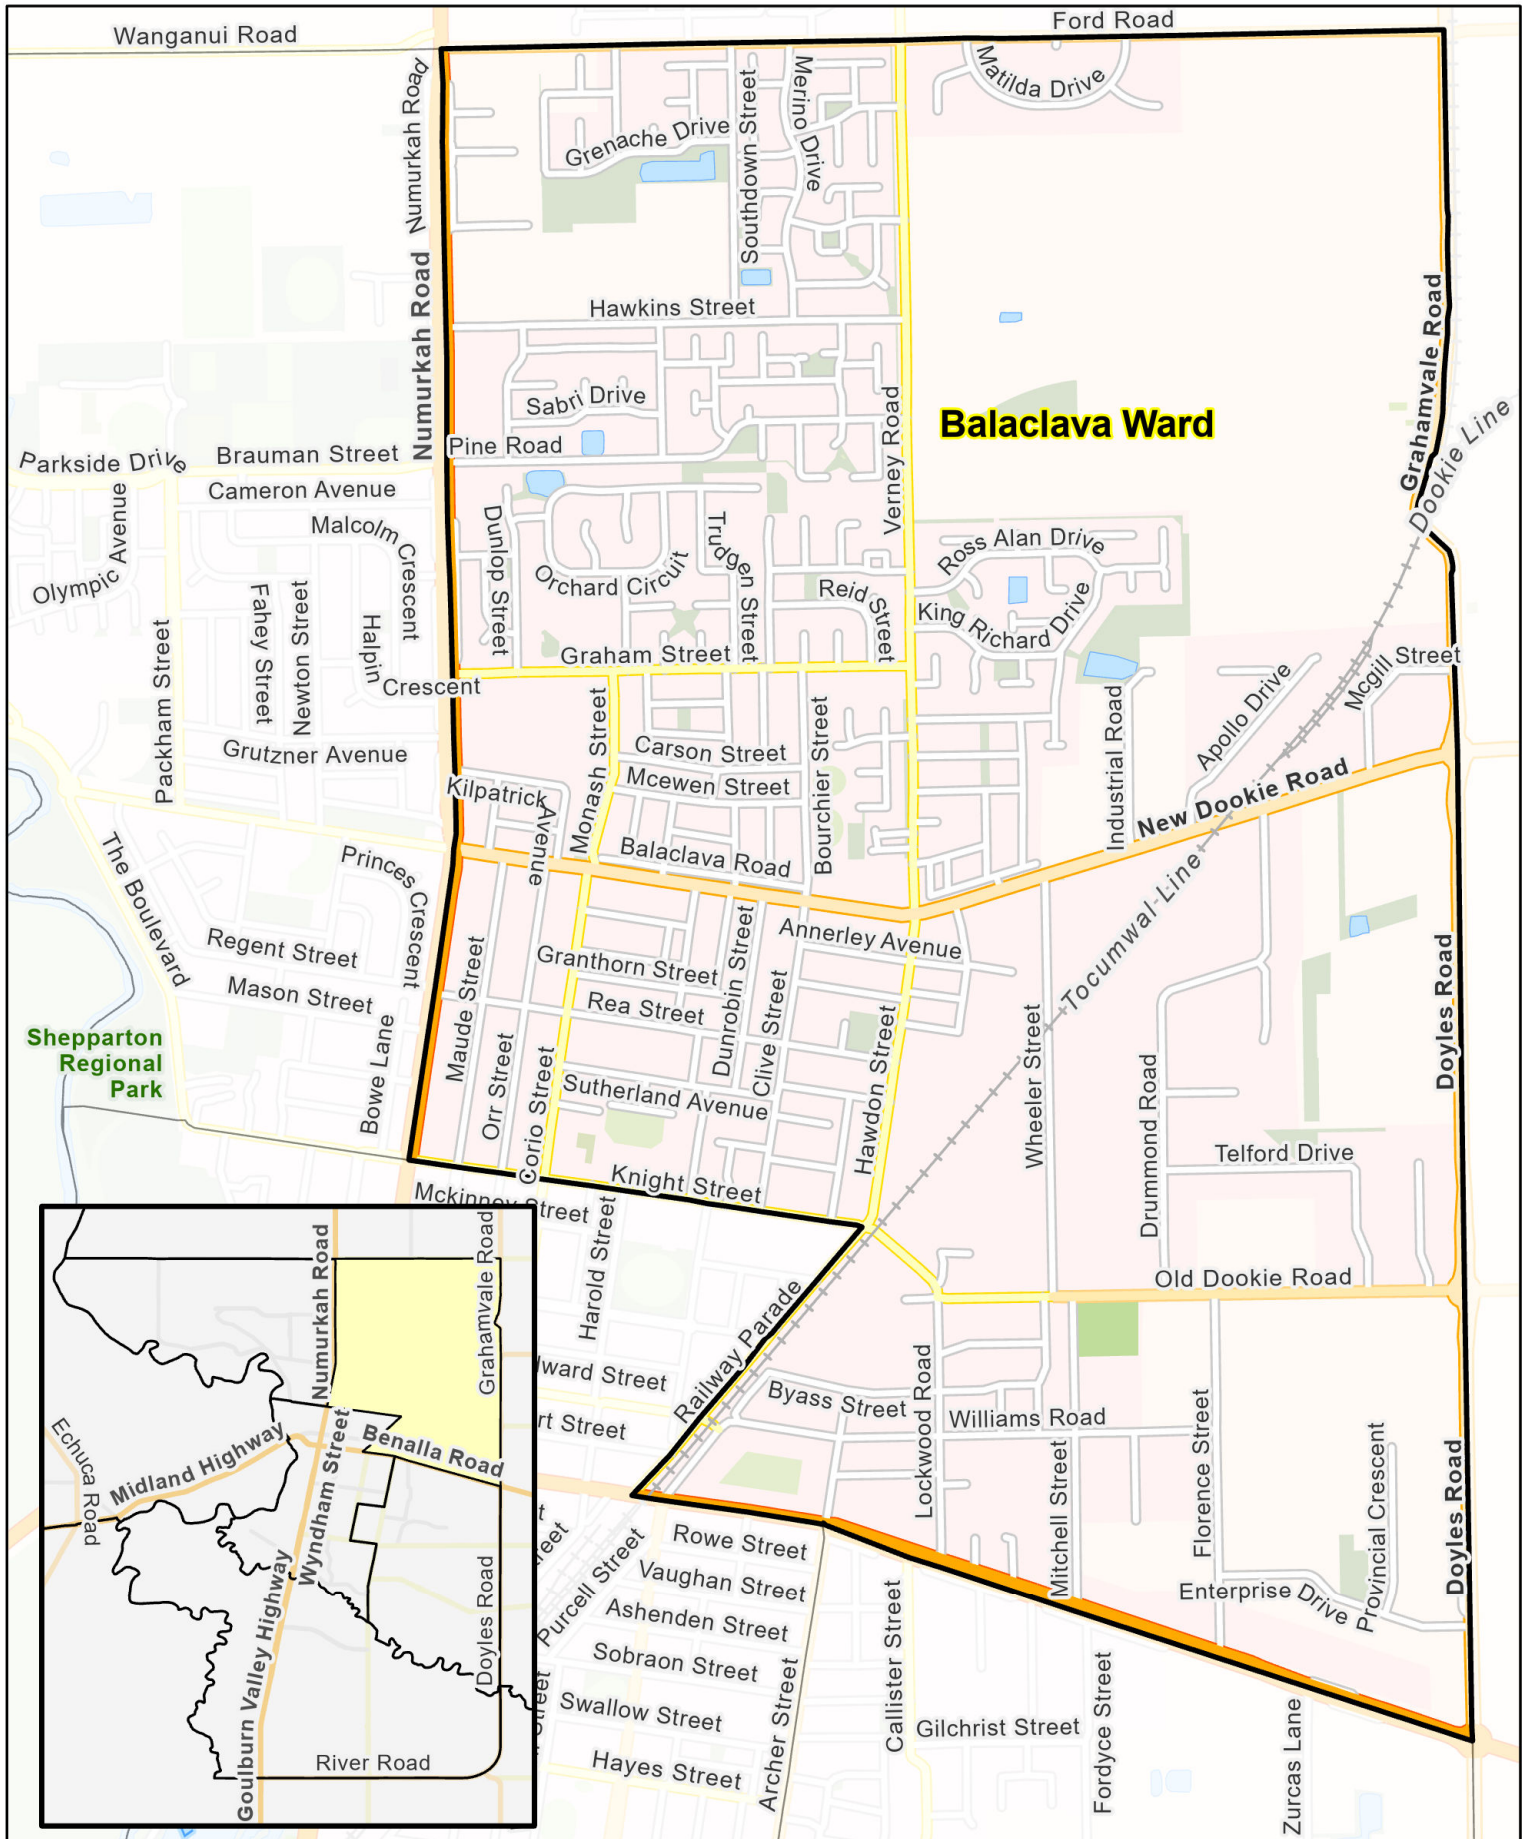

Electoral Wards - Greater Shepparton

Balaclava Ward

© 2024 Greater Shepparton City Council

The concepts and information contained in this document are the copyright of the Greater Shepparton City Council. Use or copying of the document in whole or in part without the written permission of the Greater Shepparton City Council constitutes an infringement of copyright. Greater Shepparton City Council does not warrant that this map is definitive nor free of error and does not accept liability for any loss caused or arising from reliance upon information provided herein.

Scale @ A4: 1:20,000

Map