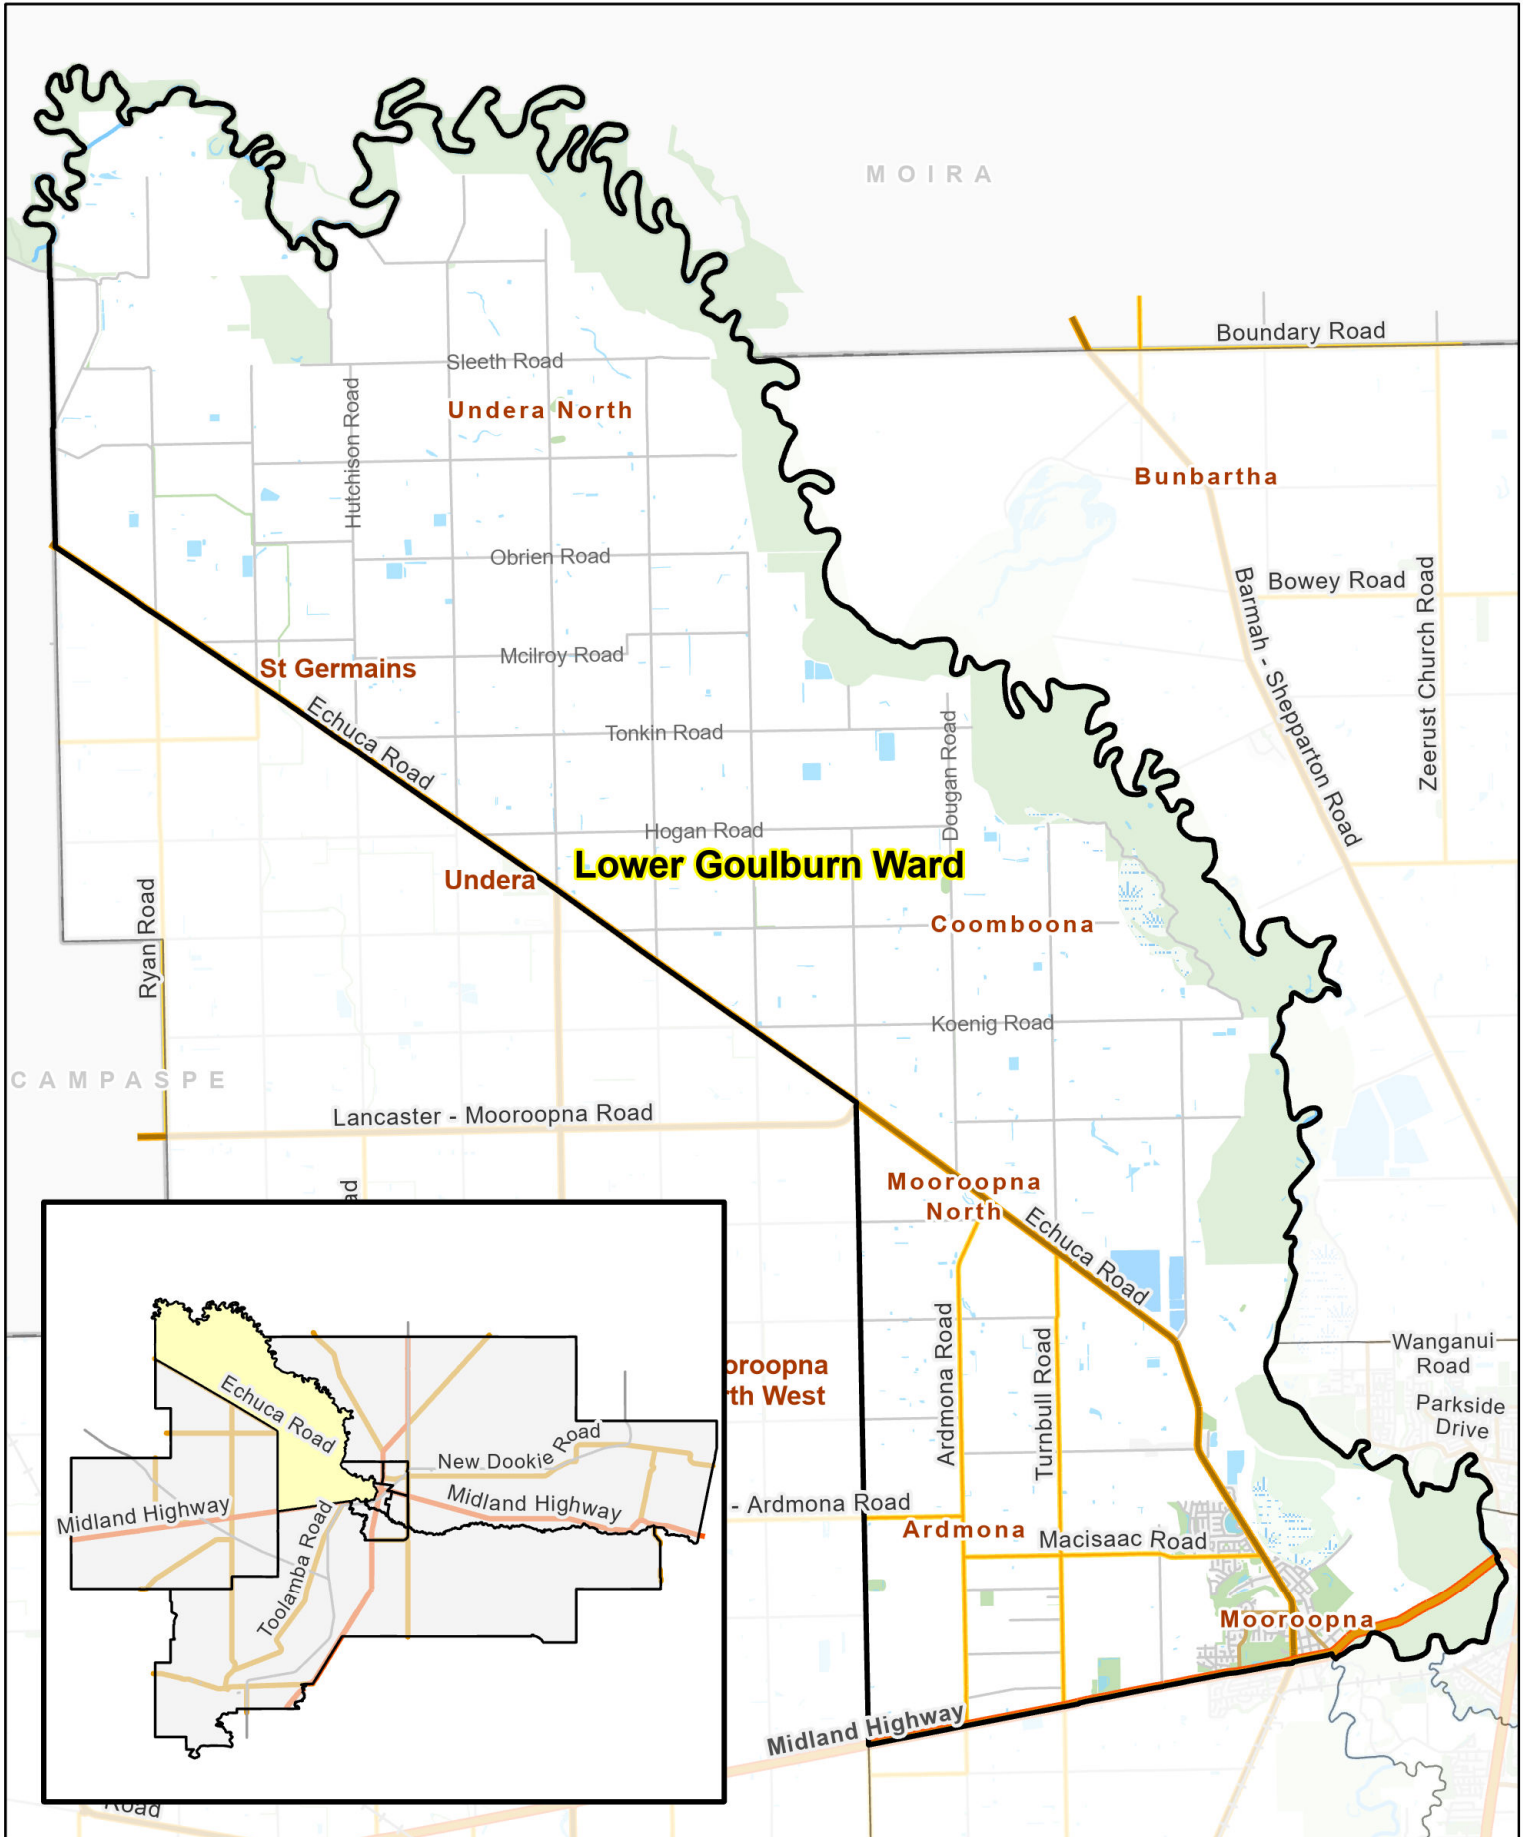

Electoral Wards - Greater Shepparton

Lower Goulburn Ward

© 2024 Greater Shepparton City Council

The concepts and information contained in this document are the copyright of the Greater Shepparton City Council. Use or copying of the document in whole or in part without the written permission of the Greater Shepparton City Council constitutes an infringement of copyright. Greater Shepparton City Council does not warrant that this map is definitive nor free of error and does not accept liability for any loss caused or arising from reliance upon information provided herein.

Scale @ A4: 1:125,000

Map