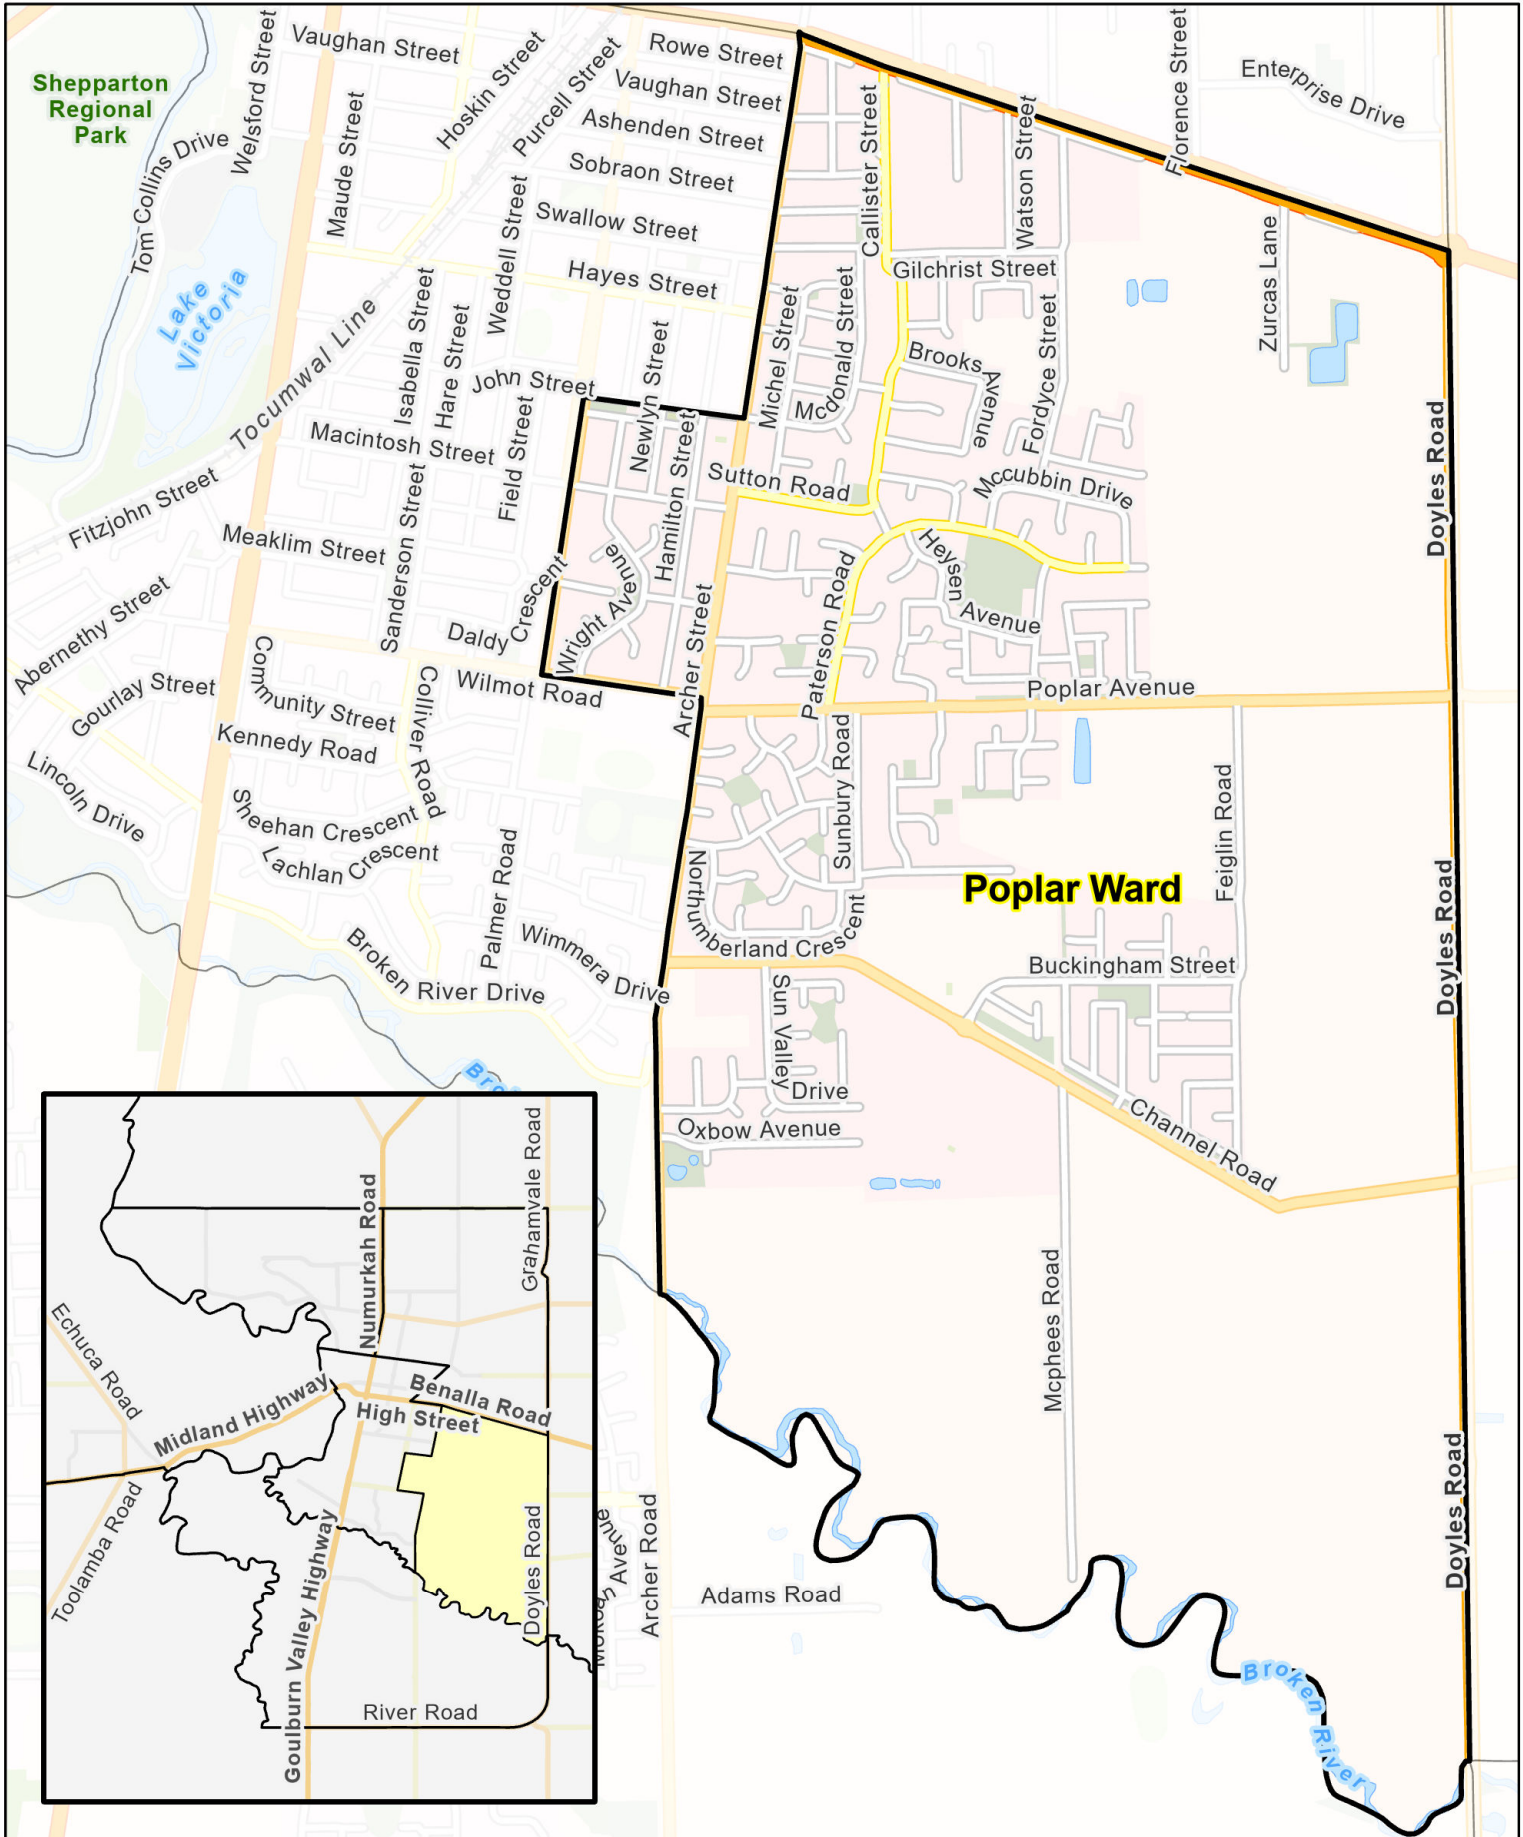

Electoral Wards - Greater Shepparton

Poplar Ward

© 2024 Greater Shepparton City Council
 The concepts and information contained in this document are the copyright of the Greater Shepparton City Council. Use or copying of the document in whole or in part without the written permission of the Greater Shepparton City Council constitutes an infringement of copyright. Greater Shepparton City Council does not warrant that this map is definitive nor free of error and does not accept liability for any loss caused or arising from reliance upon information provided herein.

Scale @ A4: 1:20,000

0 0.1 0.2 0.4 0.6

Kms

Map