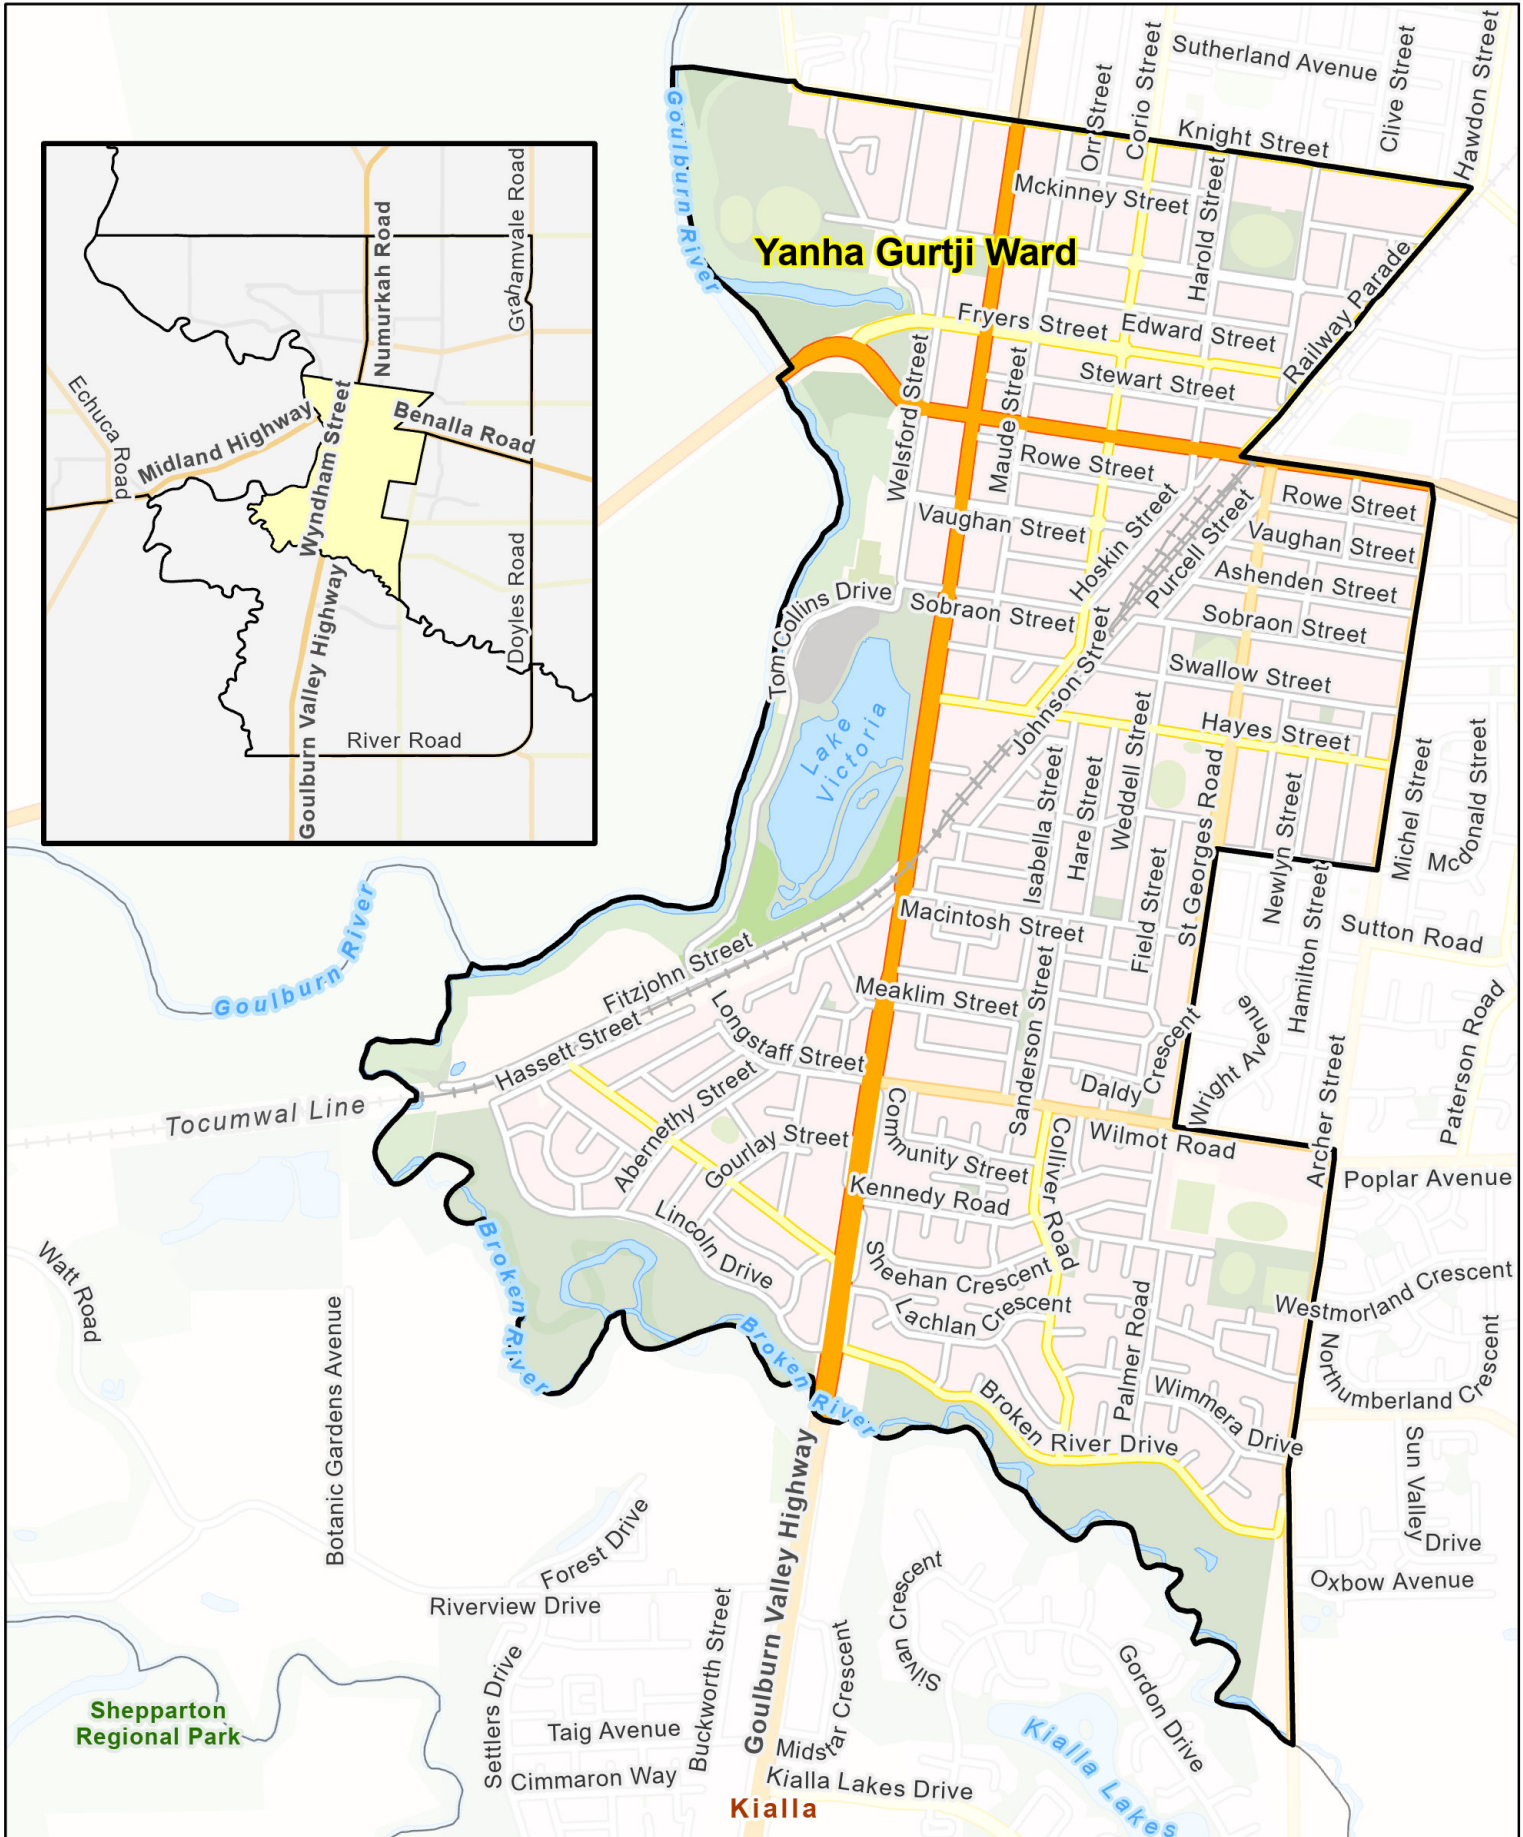

# Electoral Wards - Greater Shepparton

## Yanha Gurtji Ward

© 2024 Greater Shepparton City Council

The concepts and information contained in this document are the copyright of the Greater Shepparton City Council. Use or copying of the document in whole or in part without the written permission of the Greater Shepparton City Council constitutes an infringement of copyright. Greater Shepparton City Council does not warrant that this map is definitive nor free of error and does not accept liability for any loss caused or arising from reliance upon information provided herein.

Scale @ A4: 1:20,000

0 0.1 0.2 0.4 0.6

Kms

Map