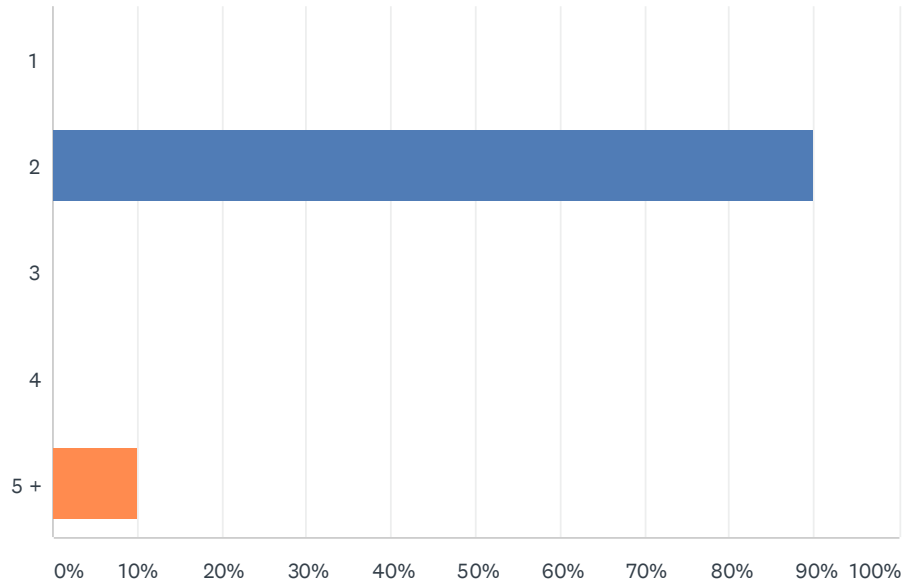

Tatura RV Trial Survey

Q2 Number of nights spent at the Tatura RV Rest Stop

Answered: 10 Skipped: 0

ANSWER CHOICES	RESPONSES	
1	80.00%	8
2	20.00%	2
TOTAL		10

Tatura RV Trial Survey

Q3 Number of nights spent in Greater Shepparton

Answered: 10 Skipped: 0

ANSWER CHOICES	RESPONSES	
1	50.00%	5
2	20.00%	2
3	20.00%	2
4	0.00%	0
5	0.00%	0
6-10	10.00%	1
10 +	0.00%	0
20 +	0.00%	0
TOTAL		10

Tatura RV Trial Survey

Q4 Number of people travelling in your RV

Answered: 10 Skipped: 0

ANSWER CHOICES	RESPONSES	
1	0.00%	0
2	90.00%	9
3	0.00%	0
4	0.00%	0
5 +	10.00%	1
TOTAL		10

Tatura RV Trial Survey

Q5 Total dollar spend in Greater Shepparton, including meals, drinks, accommodation, visiting attractions, petrol and entertainment

Answered: 10 Skipped: 0

Tatura RV Trial Survey

ANSWER CHOICES	RESPONSES	
\$0.00	0.00%	0
\$1.00 - \$50.00	0.00%	0
\$50.00 - \$100.00	10.00%	1
\$100.00 - \$200.00	30.00%	3
\$200.00 - \$400.00	20.00%	2
\$400.00 - \$600.00	0.00%	0
\$600.00 - \$800.00	0.00%	0
\$800.00 - \$1000.00	0.00%	0
\$1000.00 - \$1500.00	0.00%	0
\$1500.00 - \$2000.00	0.00%	0
\$2000.00 +	10.00%	1
\$5000.00 +	0.00%	0
Comments	30.00%	3
TOTAL		10