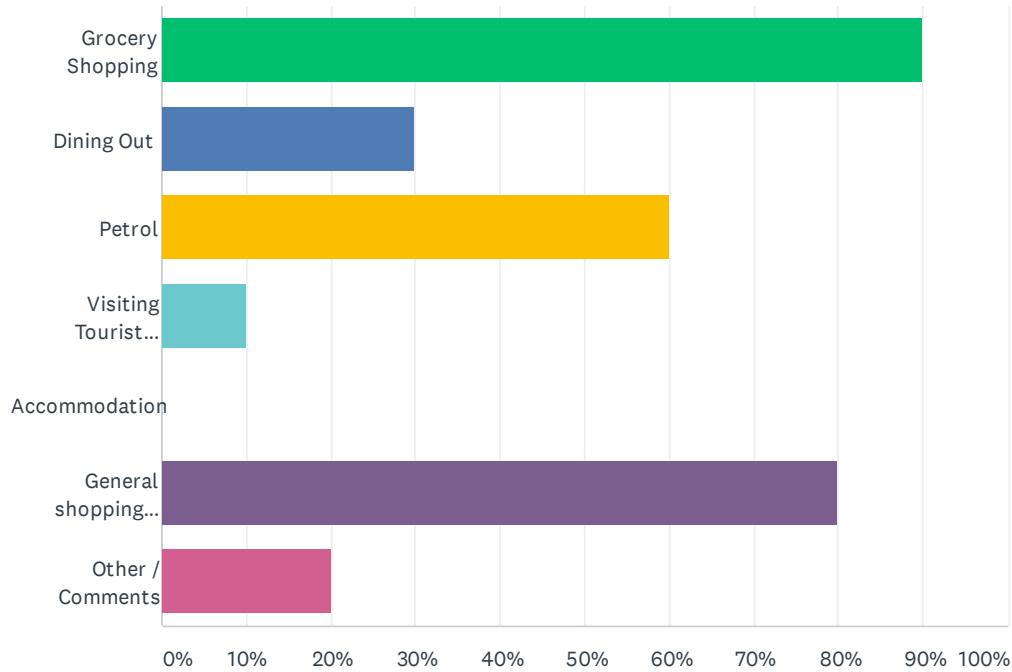

Answered: 10 Skipped: 0

ANSWER CHOICES	RESPONSES	
1	0.00%	0
2	90.00%	9
3	0.00%	0
4	0.00%	0
5 +	10.00%	1
TOTAL		10

Tatura RV Trial Survey

Q5 Total dollar spend in Greater Shepparton, including meals, drinks, accommodation, visiting attractions, petrol and entertainment

Answered: 10 Skipped: 0

Tatura RV Trial Survey

ANSWER CHOICES	RESPONSES	
\$0.00	0.00%	0
\$1.00 - \$50.00	0.00%	0
\$50.00 - \$100.00	10.00%	1
\$100.00 - \$200.00	30.00%	3
\$200.00 - \$400.00	20.00%	2
\$400.00 - \$600.00	0.00%	0
\$600.00 - \$800.00	0.00%	0
\$800.00 - \$1000.00	0.00%	0
\$1000.00 - \$1500.00	0.00%	0
\$1500.00 - \$2000.00	0.00%	0
\$2000.00 +	10.00%	1
\$5000.00 +	0.00%	0
Comments	30.00%	3
TOTAL		10

Tatura RV Trial Survey

Q6 What did you spend your money on whilst in Greater Shepparton

Answered: 10 Skipped: 0

ANSWER CHOICES	RESPONSES	
Grocery Shopping	90.00%	9
Dining Out	30.00%	3
Petrol	60.00%	6
Visiting Tourist Attractions	10.00%	1
Accommodation	0.00%	0
General shopping including clothes, gifts, souvenirs	80.00%	8
Other / Comments	20.00%	2
Total Respondents: 10		