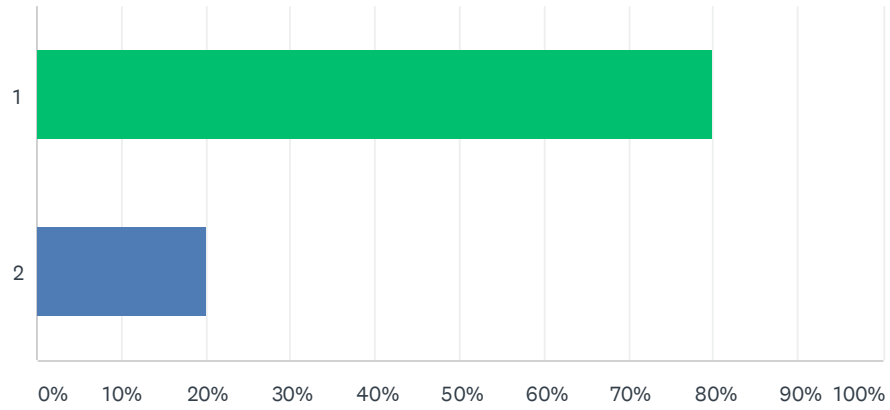

Tatura RV Trial Survey

Q1 Contact Information

Answered: 10 Skipped: 0

ANSWER CHOICES	RESPONSES	
Name	100.00%	10
Company	0.00%	0
Address	0.00%	0
Address 2	0.00%	0
City/Town	0.00%	0
State	100.00%	10
Postal Code	100.00%	10
Country	0.00%	0
Email Address	100.00%	10
Phone Number	100.00%	10

Tatura RV Trial Survey

Q2 Number of nights spent at the Tatura RV Rest Stop

Answered: 10 Skipped: 0

ANSWER CHOICES	RESPONSES	
1	80.00%	8
2	20.00%	2
TOTAL		10

Tatura RV Trial Survey

Q3 Number of nights spent in Greater Shepparton