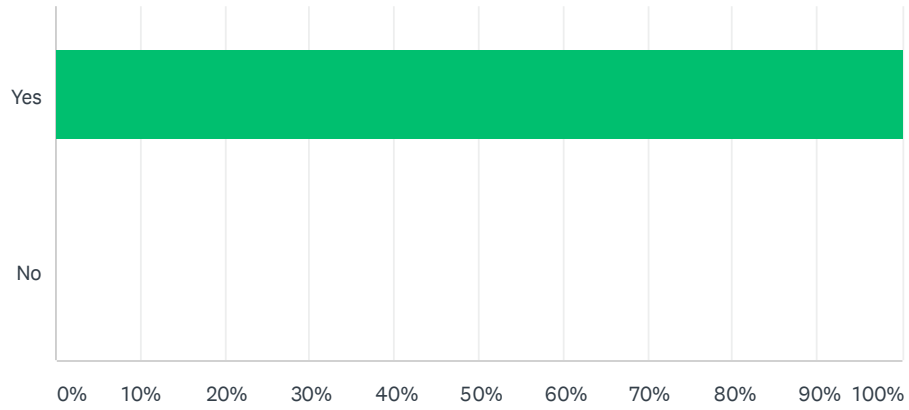

Tatura RV Trial Survey

Q7 Are you likely to use the Tatura RV Rest Stop Again?

Answered: 10 Skipped: 0

ANSWER CHOICES	RESPONSES	
Yes	100.00%	10
No	0.00%	0
TOTAL		10