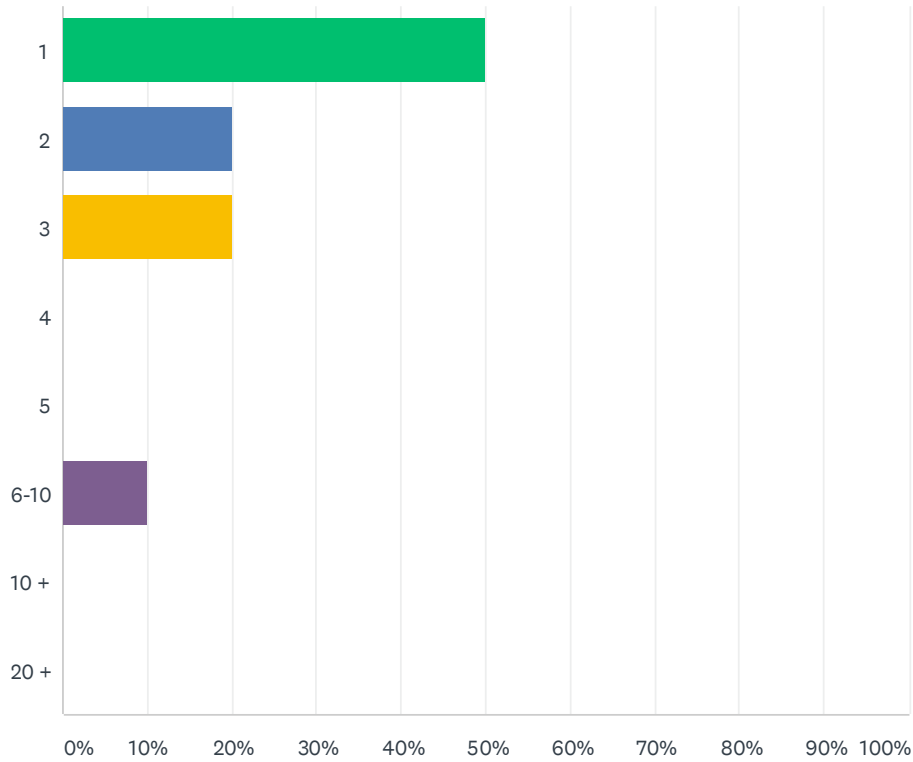

Tatura RV Trial Survey

Q2 Number of nights spent at the Tatura RV Rest Stop

Answered: 10 Skipped: 0

ANSWER CHOICES	RESPONSES	
1	80.00%	8
2	20.00%	2
TOTAL		10

Tatura RV Trial Survey

Q3 Number of nights spent in Greater Shepparton

Answered: 10 Skipped: 0

ANSWER CHOICES	RESPONSES	
1	50.00%	5
2	20.00%	2
3	20.00%	2
4	0.00%	0
5	0.00%	0
6-10	10.00%	1
10 +	0.00%	0
20 +	0.00%	0
TOTAL		10

Tatura RV Trial Survey

Q4 Number of people travelling in your RV

Answered: 10 Skipped: 0

ANSWER CHOICES	RESPONSES	
1	0.00%	0
2	90.00%	9
3	0.00%	0
4	0.00%	0
5 +	10.00%	1
TOTAL		10

Tatura RV Trial Survey

Q5 Total dollar spend in Greater Shepparton, including meals, drinks, accommodation, visiting attractions, petrol and entertainment