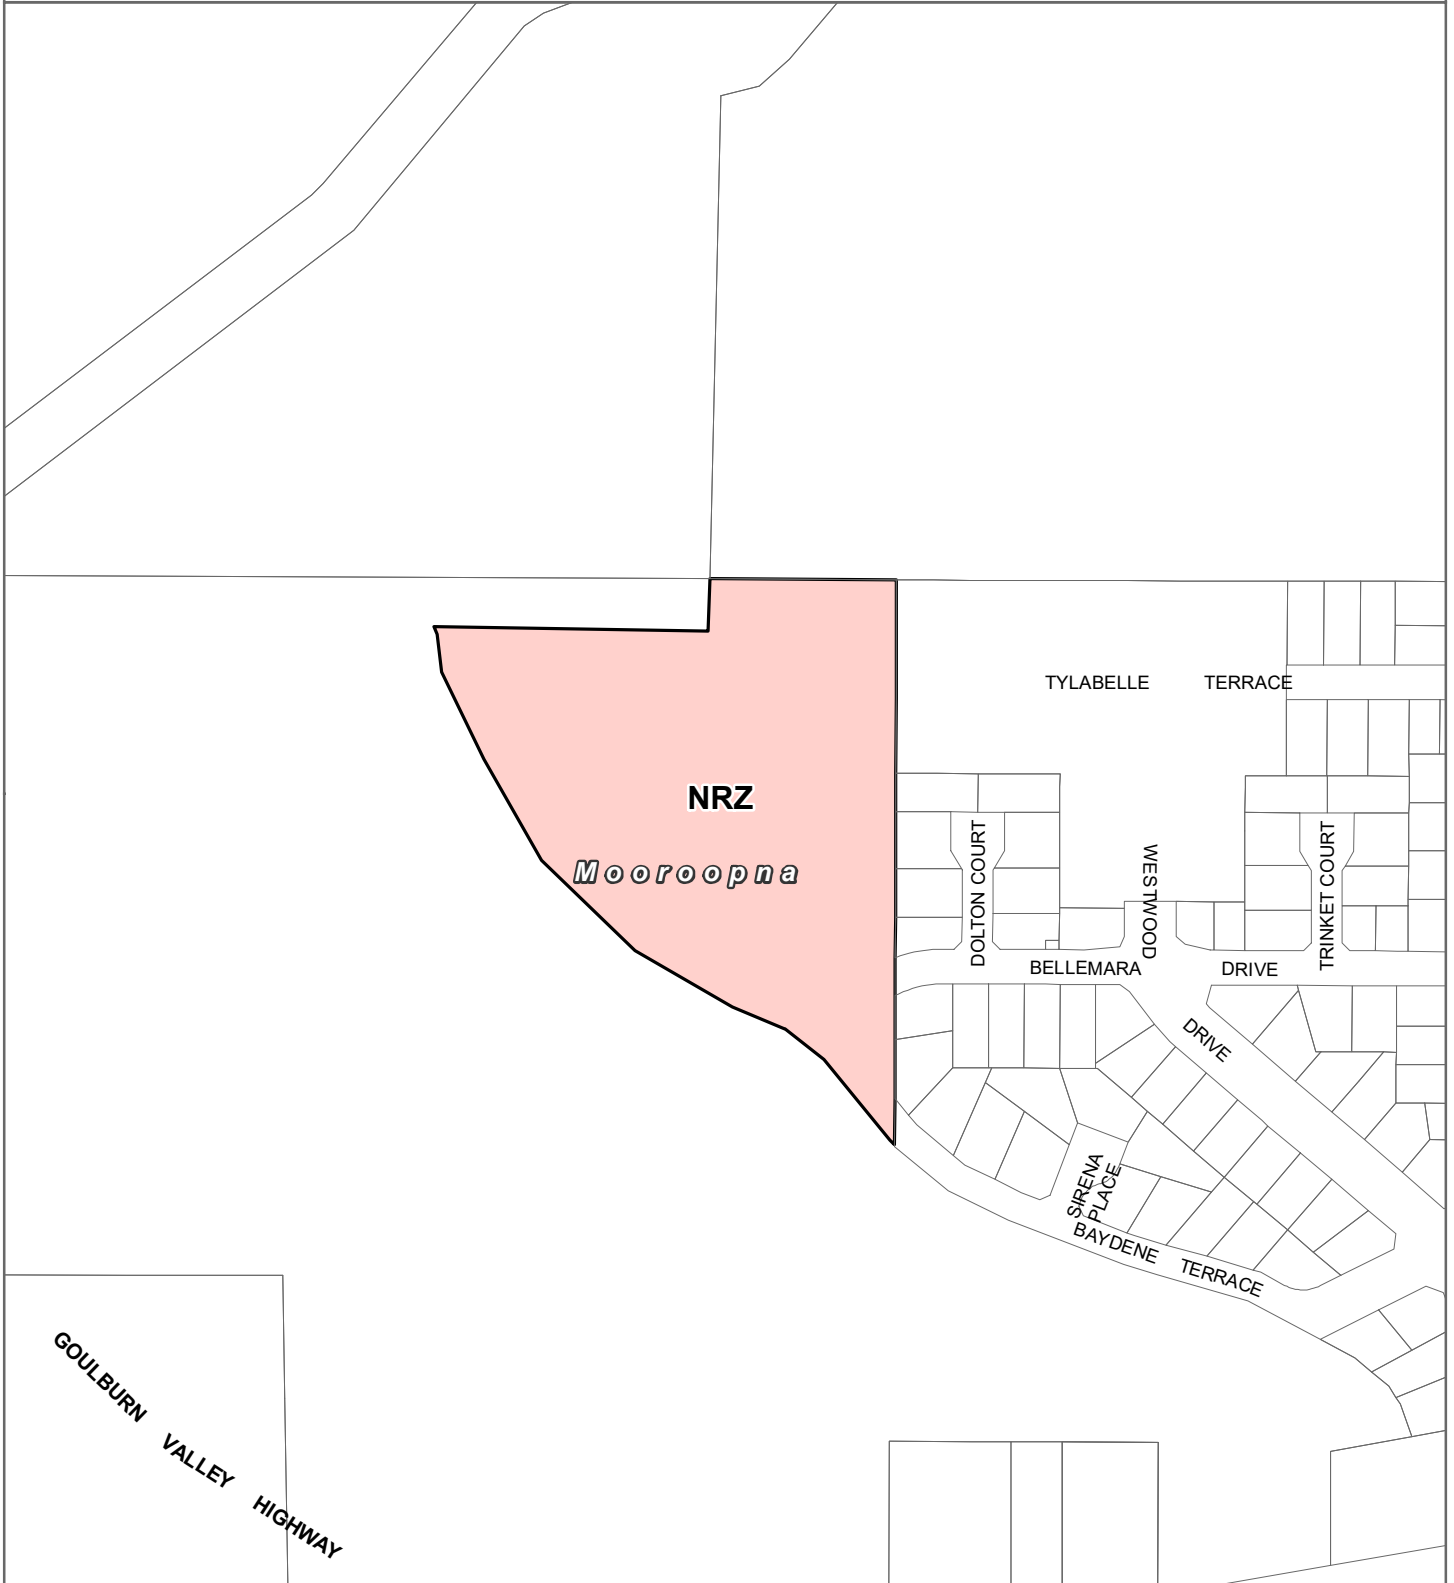

GREATER SHEPPARTON PLANNING SCHEME - LOCAL PROVISION

AMENDMENT C243gshe

LEGEND

- NRZ - Neighbourhood Residential Zone
- Local Government Area

Part of Planning Scheme Map 20

Disclaimer

This publication may be of assistance to you but the State of Victoria and its employees do not guarantee that the publication is without flaw of any kind or is wholly appropriate for your particular purposes and therefore disclaims all liability for any error, loss or other consequence which may arise from you relying on any information in this publication.

Planning Group
 Print Date: 11/9/2022
 Amendment Version: 2

Environment,
 Land, Water
 and Planning