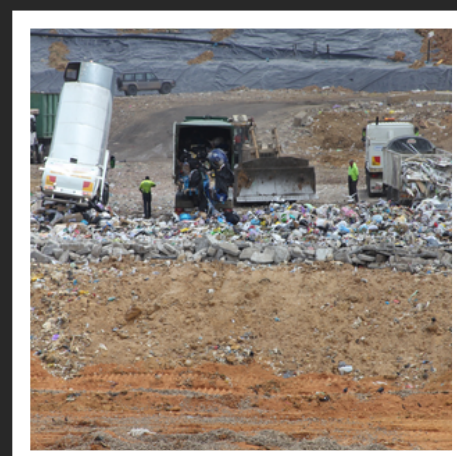

OPTION 3 Visit 1 site only

Choose to visit to just one of the waste management sites.

Timing: 30 minutes - 1 hour (this will be dependant on site chosen)